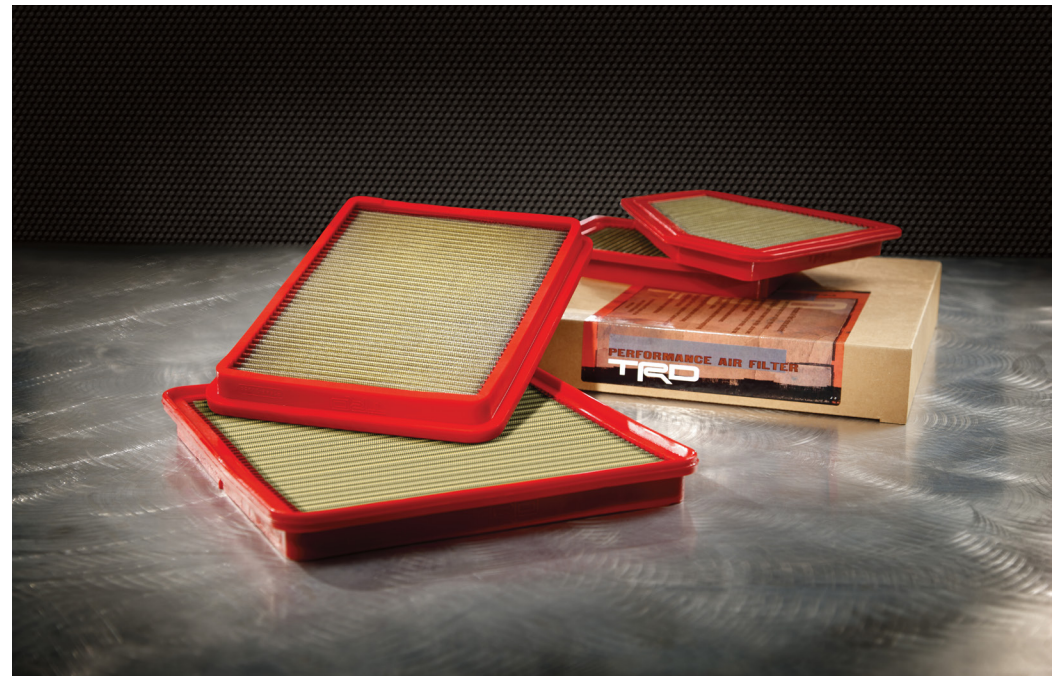

TRD Air Filter

For exceptional engine protection and performance, the TRD performance air filter offers superb filtration and enhanced airflow.

- Four-ply filter element features durable, epoxy-coated mesh enclosure and elastomeric seal to help optimize precise, leak-free fit