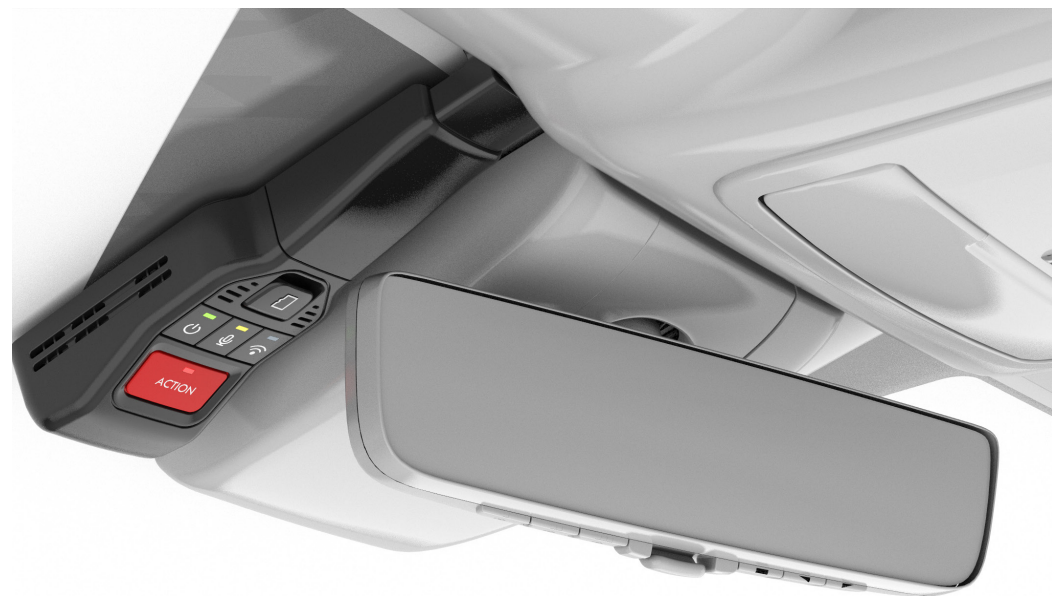

Integrated Dashcam⁸

The Integrated Toyota Dashcam is designed to reliably capture video, images, sound, and location data while you operate your vehicle. It is designed to begin recording upon ignition to capture the drive, or on impact whether moving or while parked.

- Playback or video download is available via the Smartphone App or PC Tool
- Once downloaded, you can also share these videos on your social media channels
- Includes a 16GB, Industrial Grade Micro SD memory card