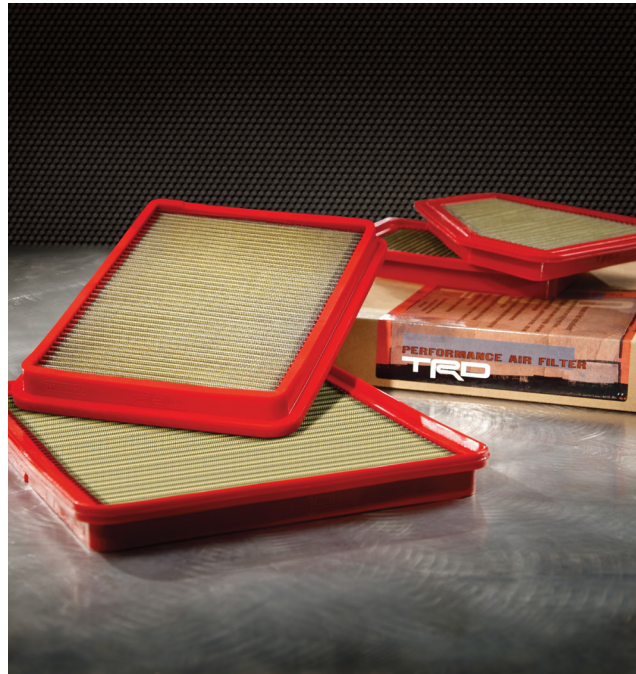

TRD Air Filter

For optimal engine protection and performance, the TRD air filter offers superb filtration and enhanced airflow.

- Four-ply filter element features durable, epoxy-coated mesh enclosure and elastomeric seal to help optimize a precise, leak-free fit
- Washable and reusable—regular cleaning and reoiling ensure free airflow and top performance
- TRD air filter cleaning kit also available