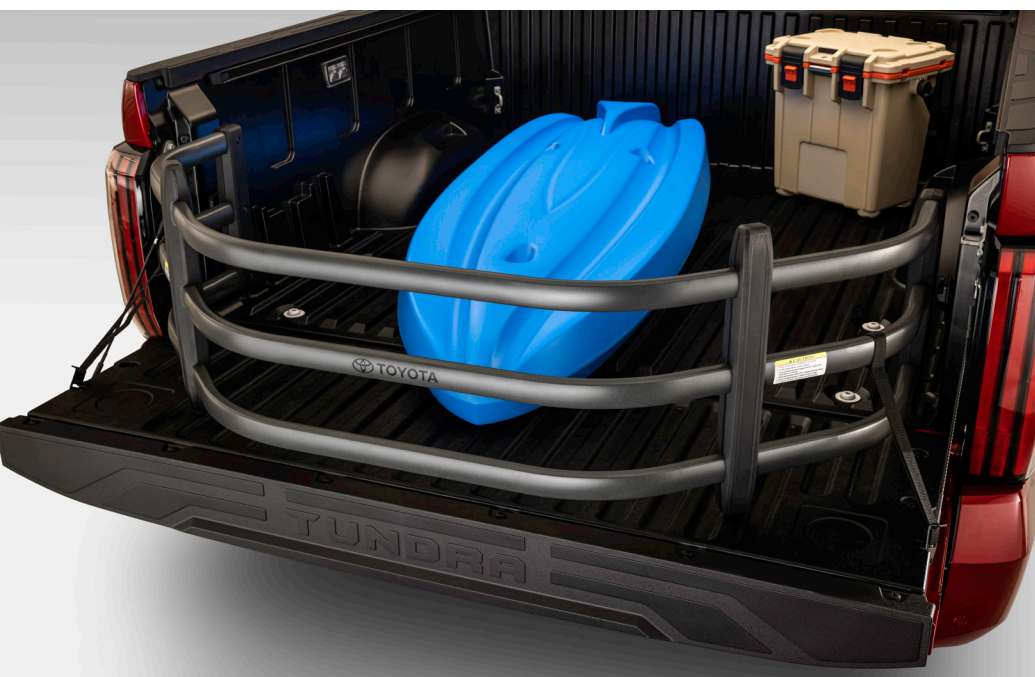

- Attached with strong adhesive backing
- Silver & red

Paint Protection Film¹

Genuine Toyota paint protection film helps protect the paint finish from chips and scratches.

- Multiple film layers of durable, nearly invisible urethane help provide protection and resist discoloration
- Designed for specific sections of the vehicle that are most prone to chipping
- Kit includes paint protection film for hood, fenders, mirror backs and door cups
- Paint protection film for the front bumper sold separately

Bed Extender²

Truck bed not big enough? No problem. With the tailgate down, our bed extender increases bed length by two feet to help fit your longboards and other bulky items. Or you can leave the tailgate up and use it to secure smaller objects.